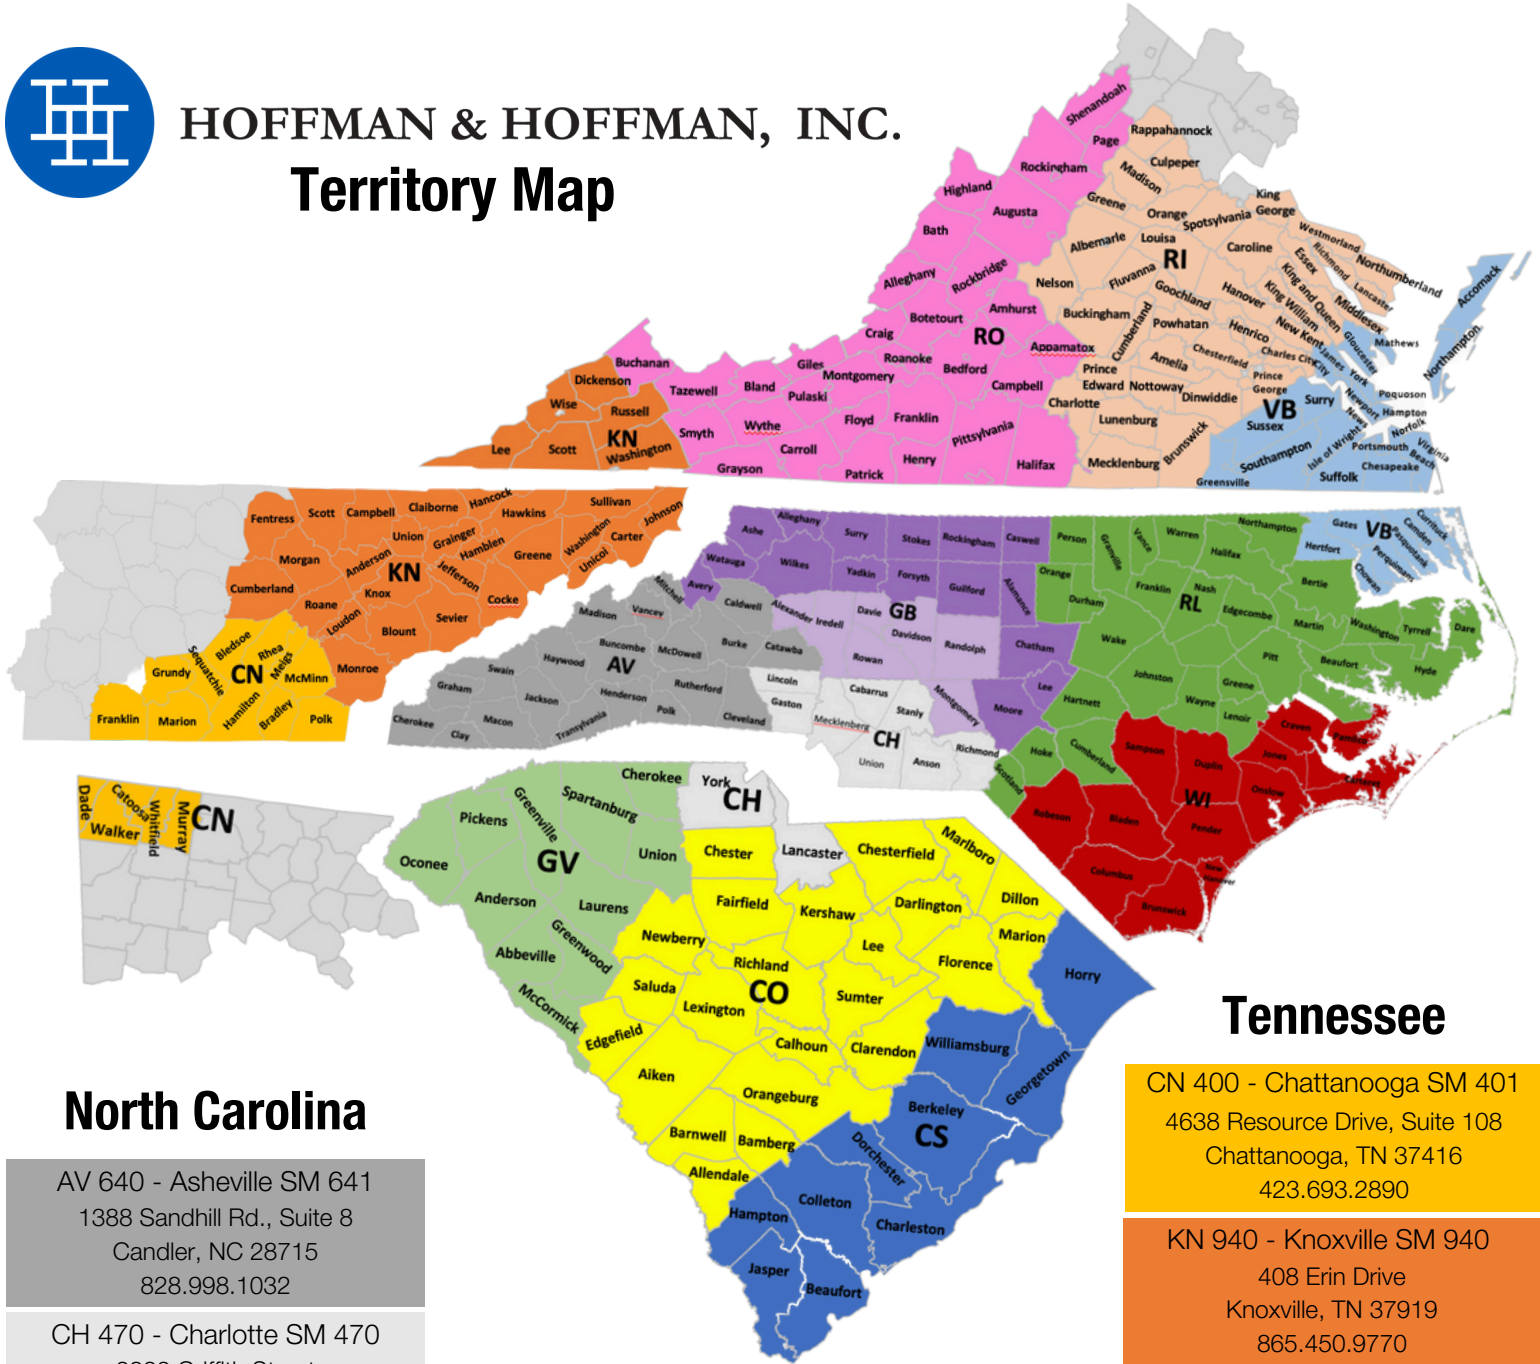

HOFFMAN & HOFFMAN, INC.

Territory Map

North Carolina

AV 640 - Asheville SM 641
1388 Sandhill Rd., Suite 8
Candler, NC 28715
828.998.1032

CH 470 - Charlotte SM 470
2833 Griffith Street
Charlotte, NC 28203
704.364.4700

WL 960 - Wilmington SM 961
6615-B Windmill Way
Wilmington, NC 28405
910.791.4775

South Carolina

CS 670 - Charleston SM 671
459 Deanna Lane
Wando, SC 29492
843.884.3201

CO 103 - Columbia SM 30
104 Vantage Point Drive
Gayce, SC 29172
803-765-9360

GV 117 - Greenville SM 700
95 Marcus Drive, Creekside Park
Greenville, SC 29615
864.676.1888

Tennessee

CN 400 - Chattanooga SM 401
4638 Resource Drive, Suite 108
Chattanooga, TN 37416
423.693.2890

KN 940 - Knoxville SM 940
408 Erin Drive
Knoxville, TN 37919
865.450.9770

940 Tri-Cities SM 942
208 Sunset Drive, Suite 506
Johnson City, TN 37604
423.791.4330

Virginia

VB 720 - Virginia Beach SM 720
617 Innovation Drive, Suite 103
Chesapeake, VA 23320
757.548.1700

RI 760 - Richmond SM 760
2104 W. Laburnum Ave, Suite 102
Richmond, VA 23227
804.272.1500