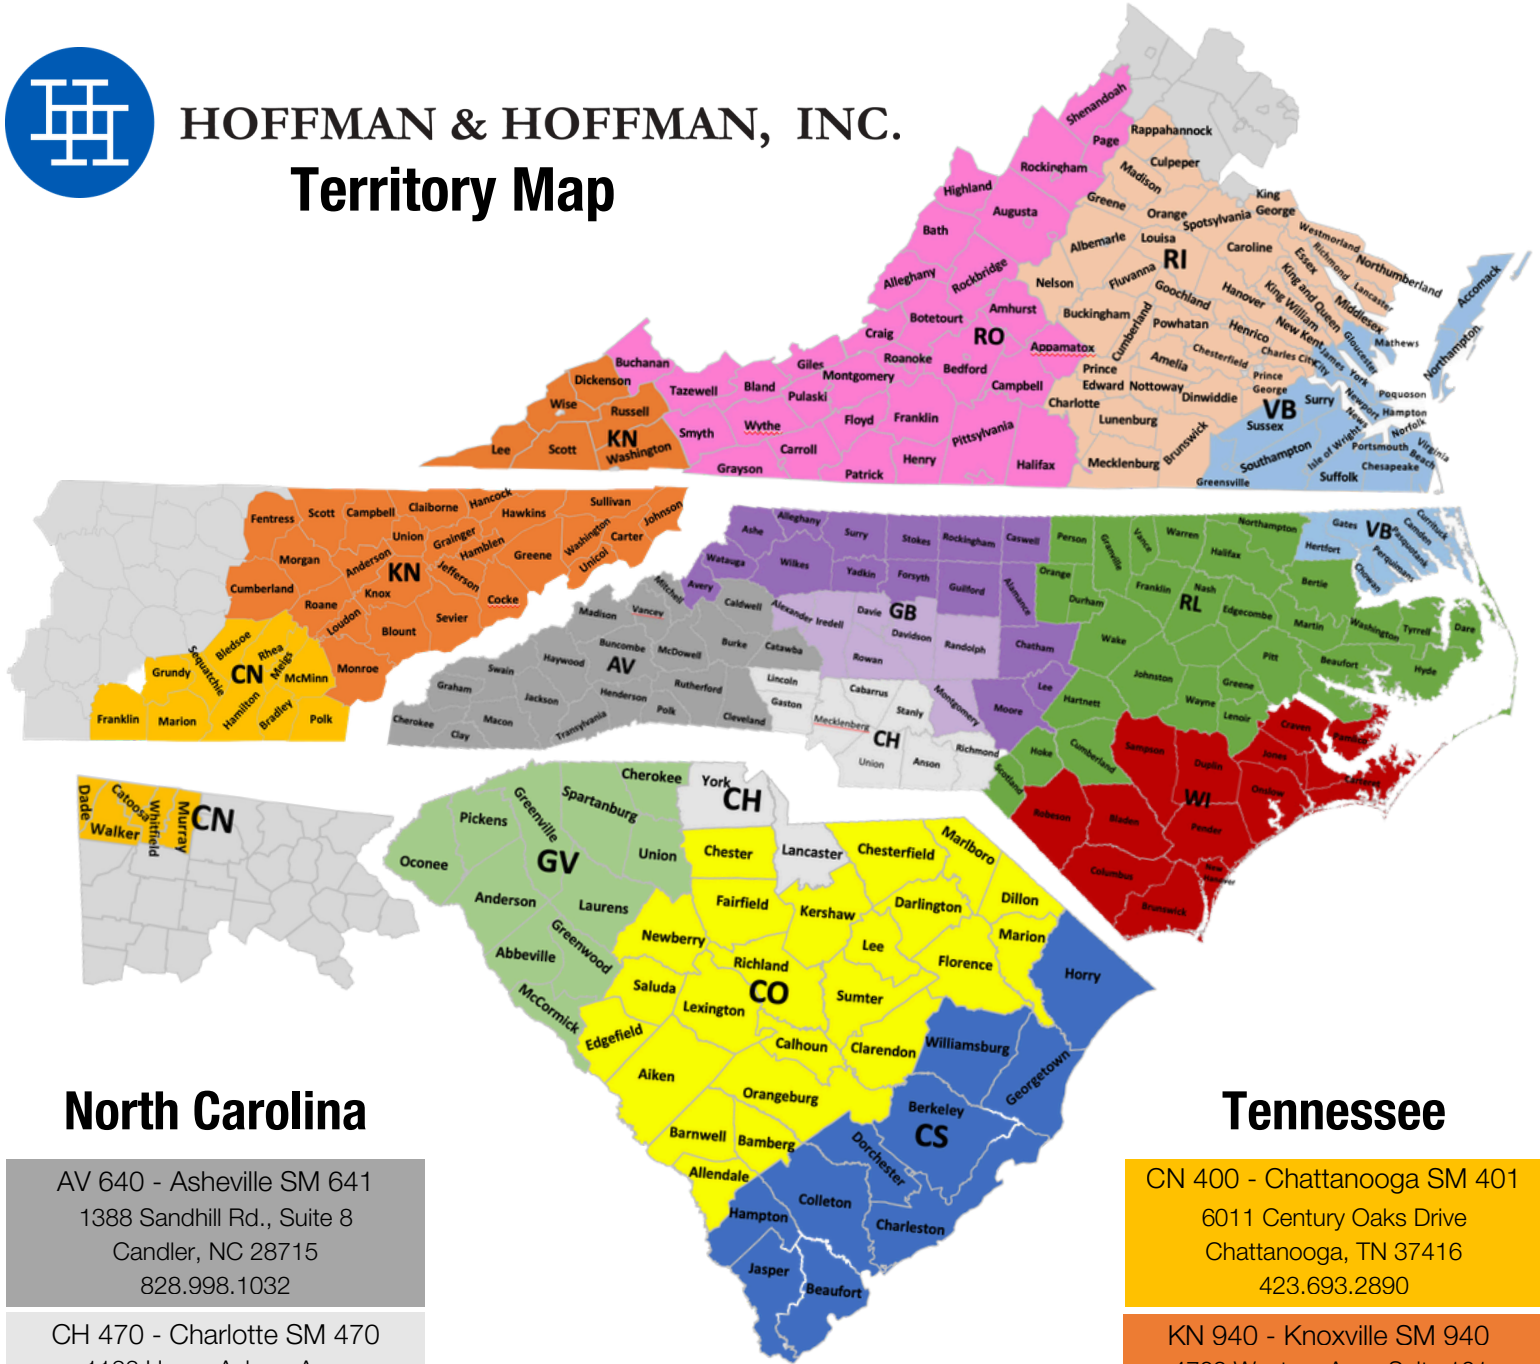

HOFFMAN & HOFFMAN, INC.

Territory Map

North Carolina

AV 640 - Asheville SM 641
1388 Sandhill Rd., Suite 8
Candler, NC 28715
828.998.1032

CH 470 - Charlotte SM 470
1133 Upper Asbury Ave.
Charlotte, NC 28206
704.364.4700

WL 960 - Wilmington SM 961
6615-B Windmill Way
Wilmington, NC 28405
910.791.4775

South Carolina

CS 670 - Charleston SM 671
459 Deanna Lane
Wando, SC 29492
843.884.3201

CO 103 - Columbia SM 30
104 Vantage Point Drive
Gayce, SC 29172
803-765-9360

GV 117 - Greenville SM 700
95 Marcus Drive, Creekside Park
Greenville, SC 29615
864.676.1888

Tennessee

CN 400 - Chattanooga SM 401
6011 Century Oaks Drive
Chattanooga, TN 37416
423.693.2890

KN 940 - Knoxville SM 940
4702 Western Ave., Suite 101,
Knoxville, TN 37921
865.450.9770

Virginia

VB 720 - Virginia Beach SM 720
928 Professional Place
Chesapeake, VA 23320
757.548.1700

RI 760 - Richmond SM 760
2117 Westwood Ave
Richmond, VA 23230
804.272.1500

RO 900 - Roanoke SM 900
2708 Shenandoah Ave NW
Roanoke, VA 24017
540.725.8701